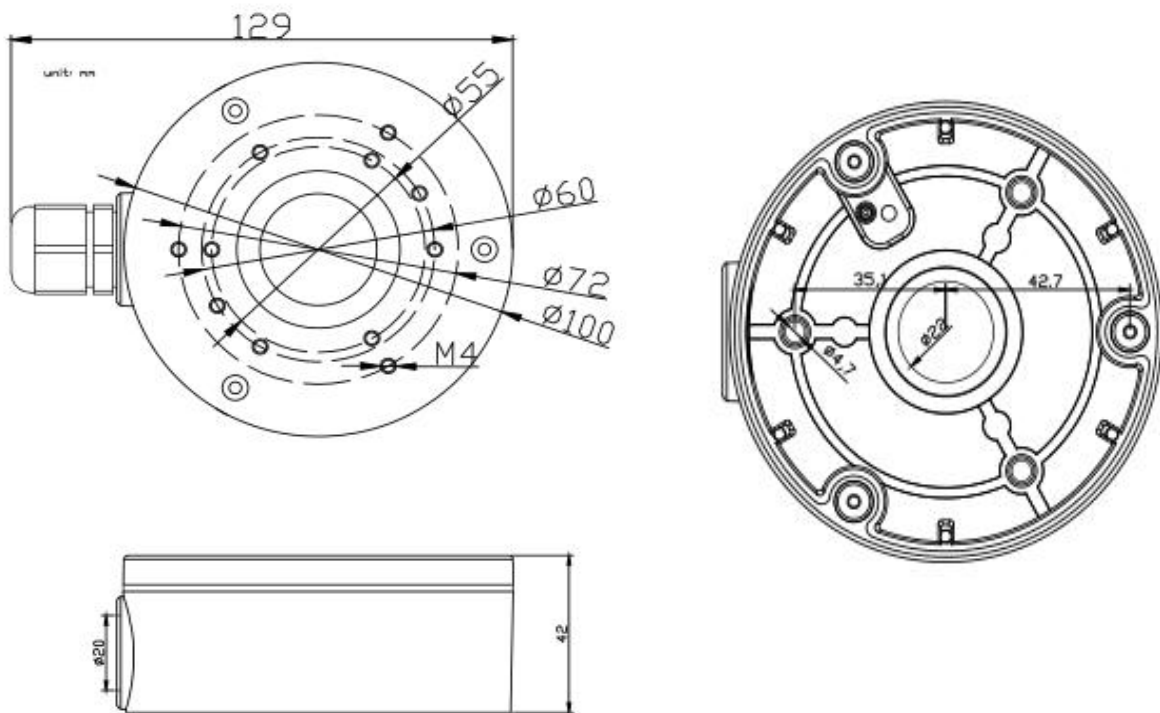

PLEX-XS

Junction Box for Dome(Bullet) Camera

Features:

- Aluminum alloy material with surface spray treatment
- Cable hole on bracket makes the feature better

Dimension:

PLEX-XS

Parameter:

Model	PLEX-XS
Parameters	Junction Box for Dome(Bullet) Camera
Appearance	White
Material	Aluminum alloy
Dimension	Φ100 x 42 x 129mm
Weight	320g

Notice:

- The bracket should be installed on flat wall
- Waterproof rubber is necessary for outdoor application
- The wall must be capable of supporting over 3 times as much as the total weight of the camera and the mount.
- The maximum load capacity of the bracket is 4.5KG

Note: The actual bracket may vary from the picture above.