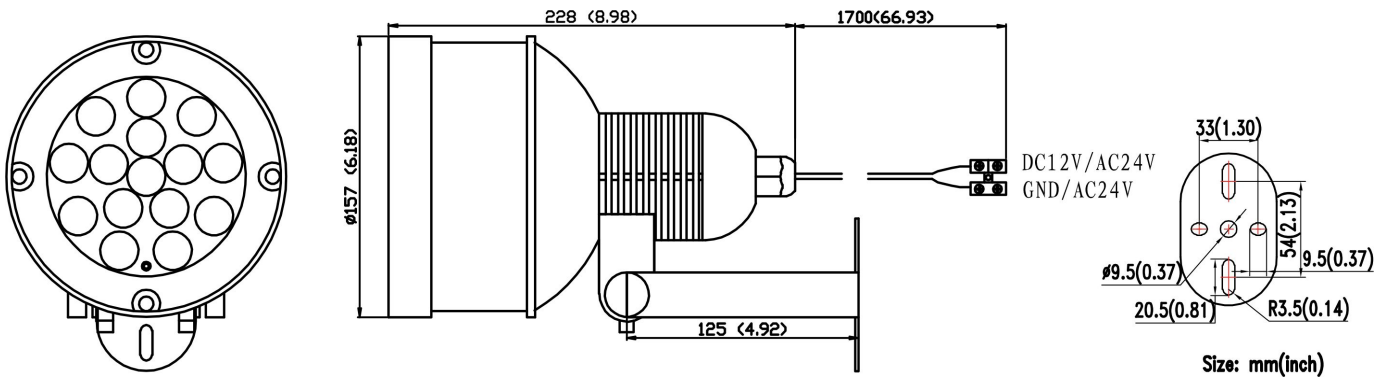

INFRARED LED ILLUMINATOR

● ITEM NO.: LIR-IC88

● FEATURES

1. Fashion metal cylinder case, IP66
2. Build-in 15 PCs Super High Power IR LED
3. Auto switch on while under 10Lux by CDS
4. IR effective degree: 40° (Outdoor)
5. IR effective distance: 180M (590.2ft) (Outdoor)
6. Dual Power : DC12V/AC24V
7. Indoor and outdoor use, IP66 waterproof
8. Dimension: $\phi 157 \times 228$ mm (for metal cylinder)

● PACKING

- | | |
|---------------------------|----|
| 1. Illuminator | X1 |
| 2. User Manual | X1 |
| 3. Screw | X4 |
| 4. Metal-Conical-Anchor | X4 |
| 5. Hexagonal Wrench | X1 |
| 6. Mounting drawing paper | X1 |

● SPECIFICATIONS

ITEM	LIR-IC88
IP Rating	IP66
Type	Outdoor
Luminaire	850nm Super High Power LED
Angle	40°(Outdoor)
Emissive Power	15W
Outdoor Distance	180M (590.2ft) (Outdoor)
Control	CDS/10Lux
Power supply	DC12V \pm 10%/AC24V \pm 10%
Current Consumption	DC1200mA/ AC950mA(Max)
Dimension	$\phi 157 \times 228$ mm (6.18" \times 8.97")
Weight	2330g (82.2oz)
Storage Temperature	-30~+60°C (-22~+140°F)
Operating Temperature	-30~+40°C (-22~+104°F)