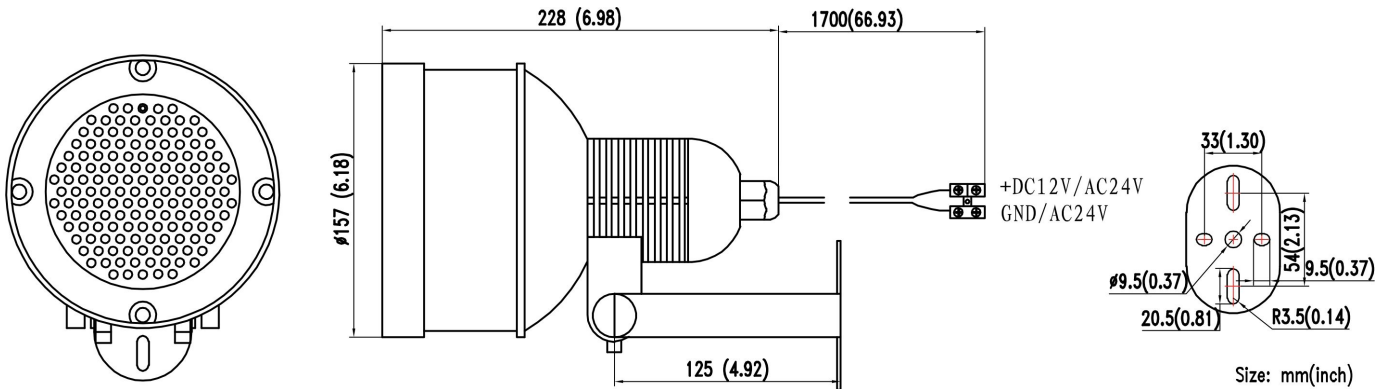

# INFRARED LED ILLUMINATOR

● ITEM NO.: LIR-CA88

● FEATURES

1. Fashion metal cylinder case, IP66
2. Build-in 147 PCs High Power IR LED
3. Auto switch on while under 10Lux by CDS
4. IR effective degree: 70° (Outdoor)
5. IR effective distance: 60M (196.7ft) (Outdoor)
6. Dual Power DC12V/AC24V
7. Indoor and outdoor use, IP66 waterproof
8. Dimension:  $\phi$ 157 x 228mm (for metal cylinder)

● PACKING

- |                           |    |
|---------------------------|----|
| 1. Illuminator            | X1 |
| 2. User Manual            | X1 |
| 3. Screw                  | X4 |
| 4. Metal-Conical-Anchor   | X4 |
| 5. Hexagonal Wrench       | X1 |
| 6. Mounting drawing paper | X1 |

● SPECIFICATIONS

ITEM	LIR-CA88
IP Rating	IP66
Type	Outdoor
Luminaire	850nm High Power LED
Angle	70°(Outdoor)
Emissive Power	18W
Outdoor Distance	60M (196.7ft) (Outdoor)
Control	CDS/10Lux
Power supply	DC12V $\pm$ 10%/AC24V $\pm$ 10%
Current Consumption	DC1400mA/ AC1250mA(Max)
Dimension	$\phi$ 157x228mm (6.18"x8.97")
Weight	2330g (82.2oz)
Storage Temperature	-30~+60°C (-22~+140°F)
Operating Temperature	-30~+40°C (-22~+104°F)