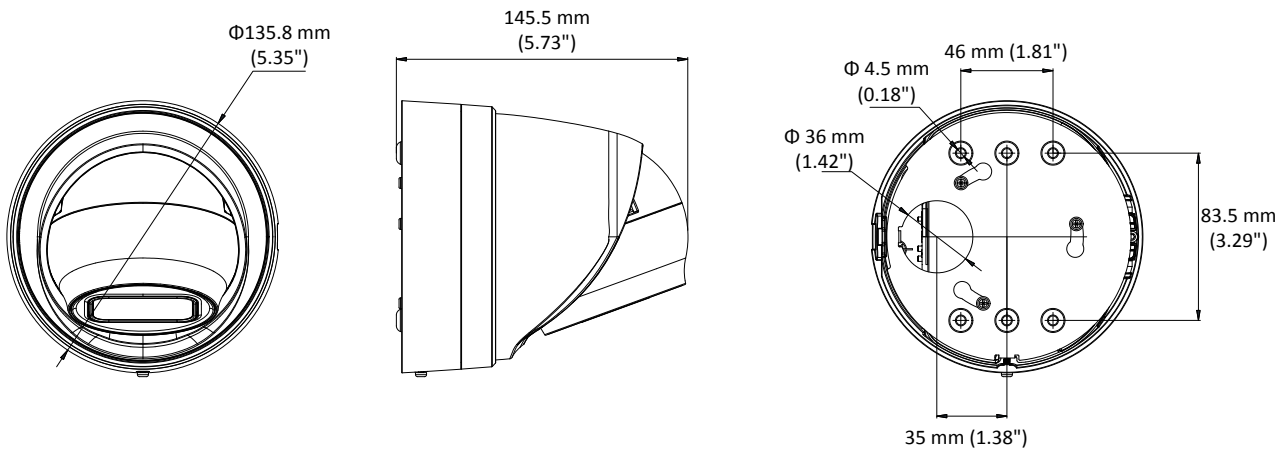

Specifications

Camera	
Image Sensor	1/3" Progressive Scan CMOS
Min. Illumination	Color: 0.01 Lux @ (F1.2, AGC ON), 0.018 Lux @ (F1.6, AGC ON), 0 Lux with IR
Shutter Speed	1/3 s to 1/100,000 s
Slow Shutter	Yes
Day & Night	IR Cut Filter
Digital Noise Reduction	3D DNR
WDR	120dB
3-Axis Adjustment	Pan: 0° to 355°, tilt: 0° to 75°, rotate: 0° to 360°
Lens	
Focal length	2.8 to 12 mm
Lens Type	Motorized
Aperture	F1.6
Focus	Auto
FOV	horizontal FOV: 104° to 29° vertical FOV: 55° to 17° diagonal FOV: 125° to 34°
Lens Mount	Φ14
IR	
IR Range	Up to 30 m
Wavelength	850nm
Compression Standard	
Video Compression	Main stream: H.265/H.264 Sub-stream: H.265/H.264/MJPEG Third stream: H.265/H.264
H.264 Type	Main Profile/High Profile
H.264+	Main stream supports
H.265 Type	Main Profile
H.265+	Main stream supports
Video Bit Rate	32 Kbps to 16 Mbps
Audio Compression	G722.1/G.711/G726/MP2L2/PCM/MP3
Audio Bit Rate	64Kbps(G.711)/16Kbps(G.722.1)/16Kbps(G.726)/32-192Kbps(MP2L2)/8Kbps-320Kbps(MP3)
Smart Feature-set	
Smart Event	Line crossing detection, intrusion detection, face detection
Basic Event	Motion detection, video tampering alarm, exception (network disconnected, IP address conflict, illegal login, HDD full, HDD error)
Linkage Method	Trigger recording: memory card, network storage, pre-record and post-record Trigger captured pictures uploading: FTP, HTTP, NAS, Email Trigger notification: HTTP, ISAPI, alarm output, Email
Region of Interest	1 fixed region for main stream and sub-stream
Image	
Max. Resolution	2688 × 1520
Main Stream	50Hz:25fps (2688 × 1520, 2560 × 1440, 2304 × 1296, 1920 × 1080, 1280 × 720) 60Hz: 30fps (2688 × 1520, 2560 × 1440, 2304 × 1296, 1920 × 1080, 1280 × 720)

Material	Metal
Dimensions	Φ 135.8 × 145.5 mm (Φ 5.4" × 5.7")
Weight	Camera: Approx. 1200 g (2.6 lb.) With Package: Approx. 1580 g (3.5 lb.)

Available Model:

DS-2CD2H43G0-IZS (2.8 to 12 mm)

Dimensions

Accessories