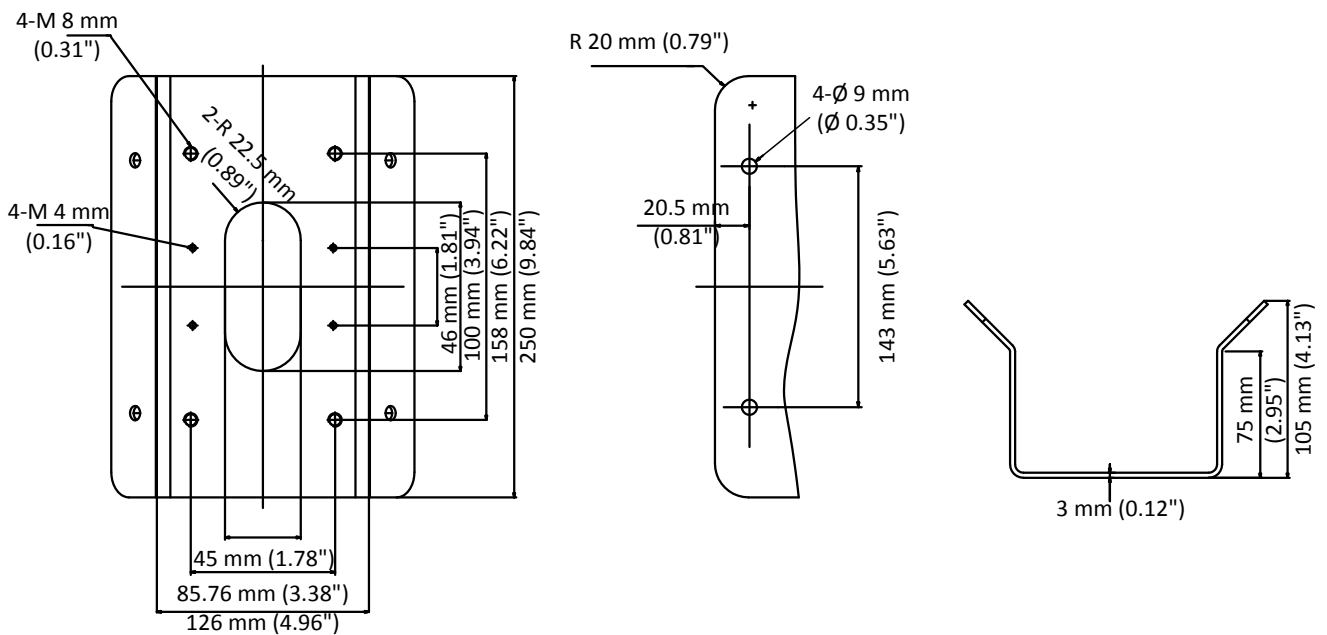

DS-1476ZJ-SUS

Corner Mount

Feature

- Stainless steel material with surface spray treatment
- Extends camera's field of view

Dimension

Available Model

DS-1476ZJ-SUS

Parameter

Model	DS-1476ZJ-SUS
Parameters	Corner Mount
Appearance	Hikvision White
Material	Stainless Steel
Dimension	250 mm × 126 mm × 105 mm (9.84" × 4.96" × 4.13")
Weight	2280 g (5.03 lb.)

Note

- Waterproof rubber is necessary for the outdoor application.
- The wall must be capable of supporting at least 3 times as much as the total weight of the camera and the mount.
- The mount's maximum load capacity is 10 Kg (22 lb.).