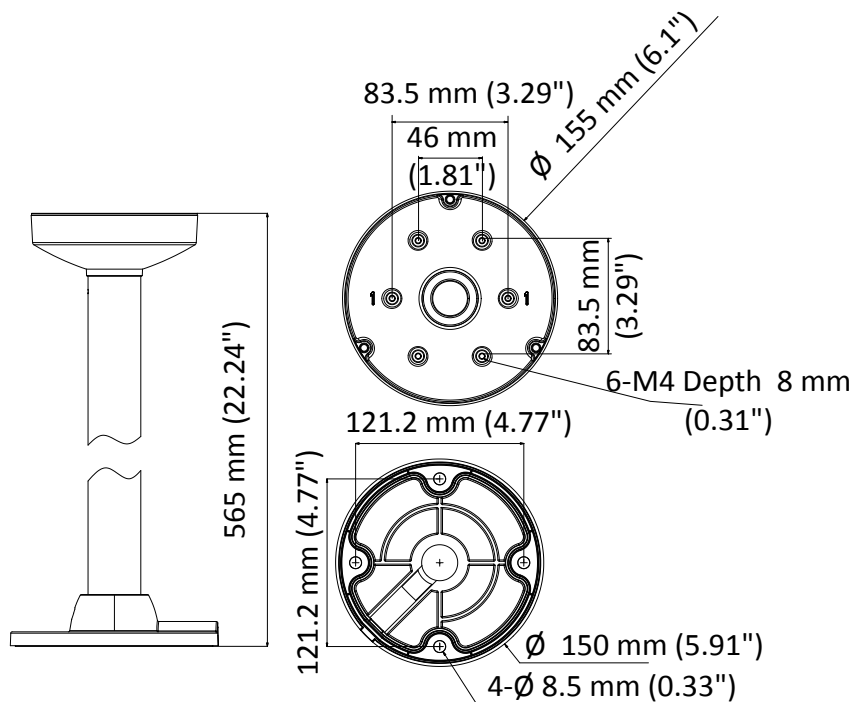

DS-1471ZJ-155

Pendant Mount for Dome Camera

Feature

- Aluminum alloy with surface spray treatment
- Waterproof design

Dimension

Available Model

DS-1471ZJ-155

Parameter

Model	DS-1471ZJ-155
Parameters	Pendant Mount for Dome Camera
Appearance	Hikvision White
Material	Aluminum Alloy
Dimension	Ø 155 mm × 565 mm (6.1" × 22.24")
Weight	650 g (1.4 lb.)

Note

- The mount should be installed on the flat surface.
- Waterproof rubber is necessary for the outdoor application.
- The wall must be capable of supporting at least 3 times as much as the total weight of the camera and the mount.
- The mount's maximum load capacity is 3 Kg (6.6 lb.).