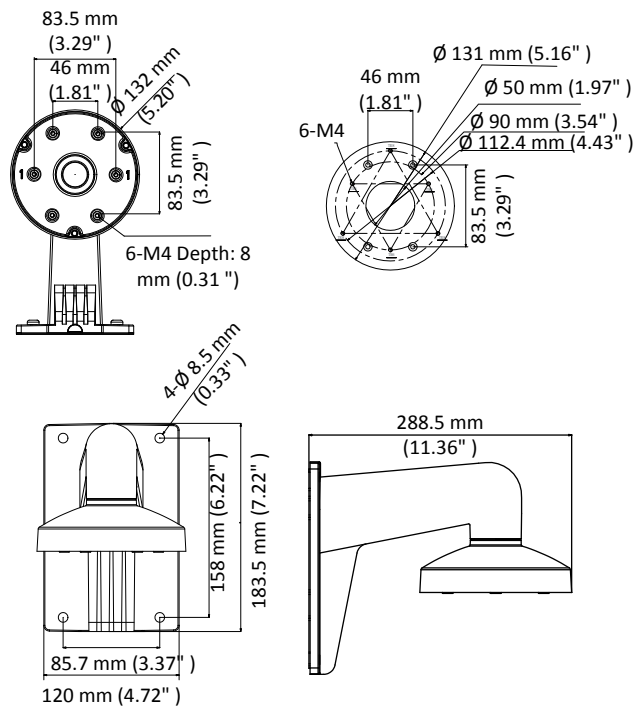

DS-1273ZJ-130-TRL

Wall Mount

Feature

- Aluminum alloy with surface spray treatment
- The cap design facilitates the installation

Dimension

Available Model

DS-1273ZJ-130-TRL

Parameter

Model	DS-1273ZJ-130-TRL
Parameters	Wall Mount
Appearance	Hikvision White
Material	Aluminum Alloy
Dimension	$\varnothing 132$ mm \times 183.5 mm \times 288.5mm (5.20" \times 7.22" \times 11.36")
Weight	900 g (1.98 lb.)

Note

- The mount should be installed on flat wall
- Waterproof rubber is necessary for the outdoor application.
- The wall must be capable of supporting at least 3 times as much as the total weight of the camera, and the mount.
- The mount's maximum load capacity is 3 kg (6.6 lb.).