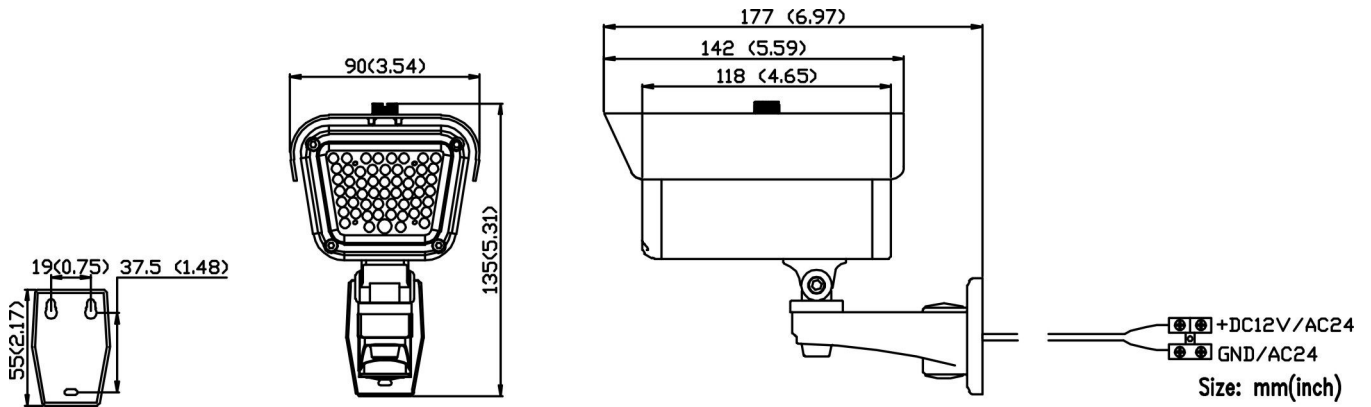

INFRARED LED ILLUMINATOR

● ITEM NO.: 15-IL03

● FEATURES

1. IP66 aluminum fashion housing
2. Build-in **55 PCs IR LED**
3. IR Effect Degree is 120°(Outdoor)
4. IR Effect Distance is 25M (82ft) (Outdoor)
5. Dual power :DC12V/AC24V

● PACKING

- | | |
|---------------------------|-----|
| 1. Illuminator | X 1 |
| 2. User Manual | X 1 |
| 3. Hexagonal Wrench | X1 |
| 4. Screw | X3 |
| 5. Plastic-Conical-Anchor | X3 |
| 6. Mounting drawing paper | X1 |

● SPECIFICATIONS

ITEM	15-IL03
IP Rating	IP66
Type	Outdoor
Luminaire	850nm IR
Angle	120°(Outdoor)
Emissive Power	8.8W
Outdoor Distance	25M (82ft) (Outdoor)
Control	CDS/10Lux
Power supply	DC12V±10%/AC24V±10%
Current Consumption	DC410mA/ AC320mA(MAX)
Dimension	177×90×135mm(6.97"×3.54"× 5.31")
Weight	750g (26.5oz)
Storage Temperature	-30~+60℃ (-22~+140°F)
Operating Temperature	-30~+40℃ (-22~+104°F)